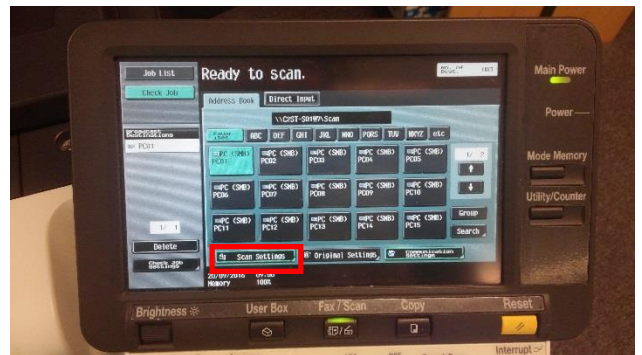

B/W Scan to Computer (Konica Minolta 751 Photocopier)

Operation Instruction

(i) Insert Octopus card to card reader

(ii) Load the original

(iii) Press [Fax / Scan] button

(iv) Specify the destination computer

(v) Configure Scan option settings as necessary

(vi) Press the **Start** key to scan

(vii) After all originals are scanned, tap **[Finish]** and press the **Start** key