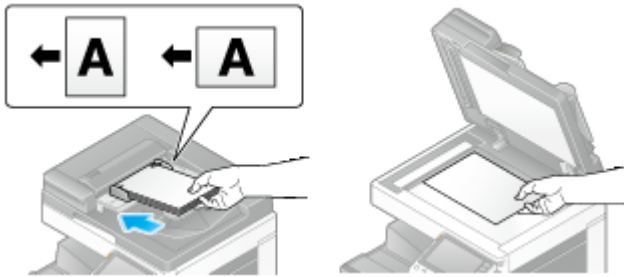

B/W Scan to Computer (Konica Minolta 751 Photocopier)

Operation Instruction

(i) Insert Octopus card to card reader

(ii) Load the original

(iii) Press [Fax / Scan] button

(iv) Specify the destination computer

(v) Configure Scan option settings as necessary

(vi) Press the **Start** key to scan

(vii) After all originals are scanned, tap **[Finish]** and press the **Start** key