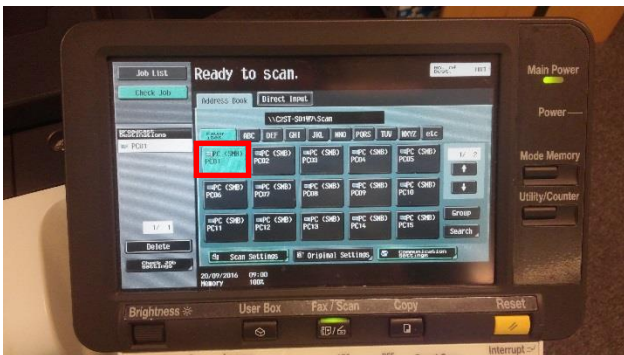

B/W Scan to Computer (Konica Minolta 751 Photocopier)

Operation Instruction

(i) Insert Octopus card to card reader

(ii) Load the original

(iii) Press [Fax / Scan] button

(iv) Specify the destination computer

(v) Configure Scan option settings as necessary

(vi) Press the **Start** key to scan

(vii) After all originals are scanned, tap **[Finish]** and press the **Start** key