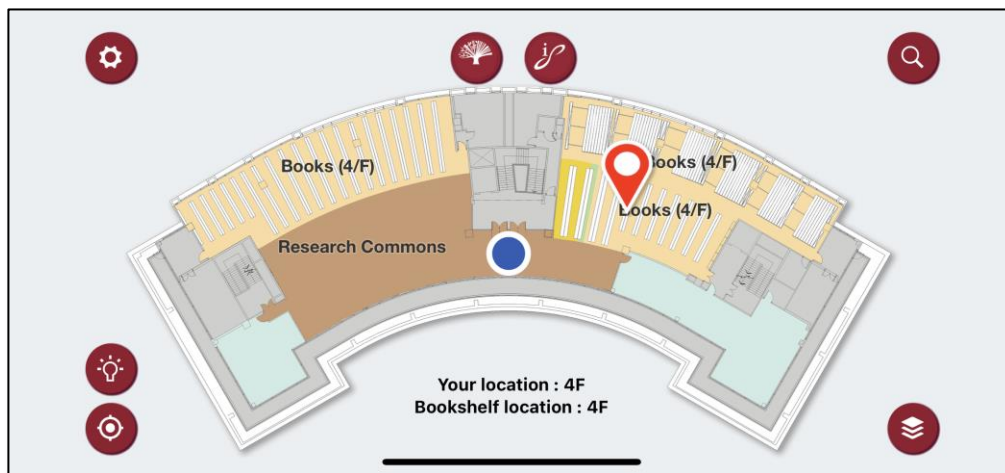

EdU LibMap operates with Beacon technology which is a Proximity System based on Bluetooth Low Energy (BLE). Over 200 beacons have been installed on all floors of MMW Library to transmit positioning signals and to detect locations of individual users holding Bluetooth enabled mobile devices. For further details, please visit <http://libguides.eduhk.hk/libmap>, or contact our Information Counter at 2948 6653 / libinfo@eduhk.hk.

蒙民偉圖書館室內定位應用程式 **EdU LibMap** 已經可以從 App Store 或 Google Play 下載。教大圖書館讀者在其 iOS 或 Android 移動裝置 (例如手機或平板) 安裝 EdU LibMap 並開啟藍牙訊號及位置功能後，當他們在移動裝置的瀏覽器上檢索本館館藏及選看 (locate) 某一項目的位置時可以即時連接 EdU LibMap，以顯示該項目所處書架以及自己身處蒙民偉圖書館的詳細位置。

EdU LibMap 採用信標 (Beacon) 技術，是一種以低功耗藍牙無線通訊技術 (Bluetooth Low Energy BLE) 為基礎的鄰近感應系統 (Proximity System)。我們已經在蒙民偉圖書館內安裝了二百多個藍牙信標，發放定位訊號及實時感測手持藍牙裝置讀者的位置。有關詳情，請瀏覽 <http://libguides.eduhk.hk/libmap>，或請致電 2948-6653 / 電郵 libinfo@eduhk.hk，聯絡圖書館諮詢服務台。

iOS (App Store)	Android (Google Play)

Sidney Cheng, Librarian
圖書館館長 鄭保瑛
5 November 2018